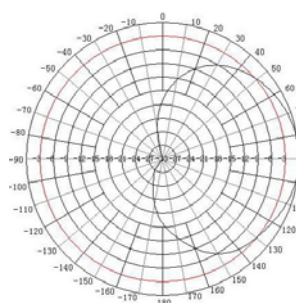

Repeater Antenna

Logarithm Period Antenna

Horizontal

Vertical

HXTDSJSA2-824-2500-10

Horizontal

Vertical

HXTDSJSA2-824-2500-08

Index	Type	HXTDSJSA2-824-2500-10	HXTDSJSA2-824-2500-08
	1. Frequency range(MHz)		824~960 & 1710~2500
2. Impedance(Ohms)		50	
3. Half Power Beam Width(°)		Horizon: 80±5 & 65±5 Vertical: 60 & 50	Horizon: 80±5 / 65±5 Vertical: 65±5 / 55±5
4. Gain(dBi)		8.5~10.5	6.5~8.5
5. Polarization		Vertical/ Horizon	
6. VSWR		≤1.5	
7. Front-back Ratio(dB)		≥25	
8. Connector		SMA-Macho	
9. Power Capacity (W)		200	
10. Lightning protection		DC Ground	
11. Fixation Mode		Pole-embracing	