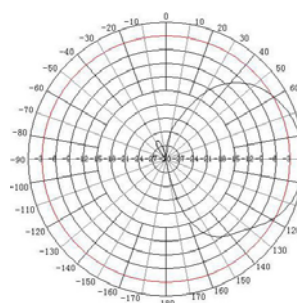

Repeater Antenna

Logarithm Period Antenna

Horizontal

Vertical

HXTDSJSA2-824-2500-10

Horizontal

Vertical

HXTDSJSA2-824-2500-08

Index	Type	HXTDSJSA2-824-2500-10	HXTDSJSA2-824-2500-08
	1. Frequency range(MHz)		824~960 & 1710~2500
2. Impedance(Ohms)		50	
3. Half Power Beam Width(°)		Horizon: 80±5 & 65±5 Vertical: 60 & 50	Horizon: 80±5 / 65±5 Vertical: 65±5 / 55±5
4. Gain(dBi)		8.5~10.5	6.5~8.5
5. Polarization		Vertical/ Horizon	
6. VSWR		≤1.5	
7. Front-back Ratio(dB)		≥25	
8. Connector		SMA-Macho	
9. Power Capacity (W)		200	
10. Lightning protection		DC Ground	
11. Fixation Mode		Pole-embracing	