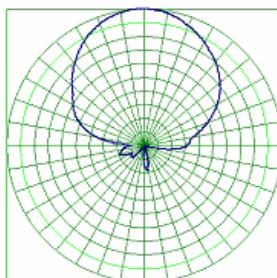

Repeater Antenna

Logarithm Period Antenna

Horizontal

Vertical

HXTDSJSA2-824-2500-10

Horizontal

Vertical

HXTDSJSA2-824-2500-08

Index	Type	HXTDSJSA2-824-2500-10	HXTDSJSA2-824-2500-08
	1. Frequency range(MHz)		824~960 & 1710~2500
2. Impedance(Ohms)		50	
3. Half Power Beam Width(°)		Horizon: 80±5 & 65±5 Vertical: 60 & 50	Horizon: 80±5 / 65±5 Vertical: 65±5 / 55±5
4. Gain(dBi)		8.5~10.5	6.5~8.5
5. Polarization		Vertical/ Horizon	
6. VSWR		≤1.5	
7. Front-back Ratio(dB)		≥25	
8. Connector		SMA-Macho	
9. Power Capacity (W)		200	
10. Lightning protection		DC Ground	
11. Fixation Mode		Pole-embracing	