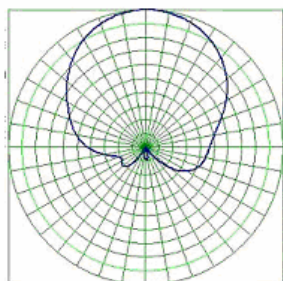

Repeater Antenna

Logarithm Period Antenna

Horizontal

Vertical

HXTDSJSA2-824-2500-10

Horizontal

Vertical

HXTDSJSA2-824-2500-08

Index	Type	HXTDSJSA2-824-2500-10	HXTDSJSA2-824-2500-08
	1. Frequency range(MHz)		824~960 & 1710~2500
2. Impedance(Ohms)		50	
3. Half Power Beam Width(°)		Horizon: 80±5 & 65±5 Vertical: 60 & 50	Horizon: 80±5 / 65±5 Vertical: 65±5 / 55±5
4. Gain(dBi)		8.5~10.5	6.5~8.5
5. Polarization		Vertical/ Horizon	
6. VSWR		≤1.5	
7. Front-back Ratio(dB)		≥25	
8. Connector		SMA-Macho	
9. Power Capacity (W)		200	
10. Lightning protection		DC Ground	
11. Fixation Mode		Pole-embracing	