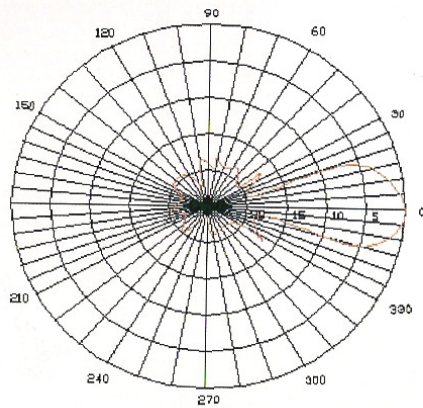

### ANTENA YAGI 450-470MHZ 13dbi

Frequency Range	450-470-MHz
Bandwidth	20-MHz
Gain	13-dBi
Beam width	H:30 E:30
F/B ratio	18db
VSWR	≤1.5
Polarization	Vertical or Horizontal
Max power	100-W
Nominal Impedance	50-Ω
Connector	TNC
Element	8
Rated Wind Velocity	60m/s
Weight	1.5- KG
Dimension	1.2M
Mounting Kits	including