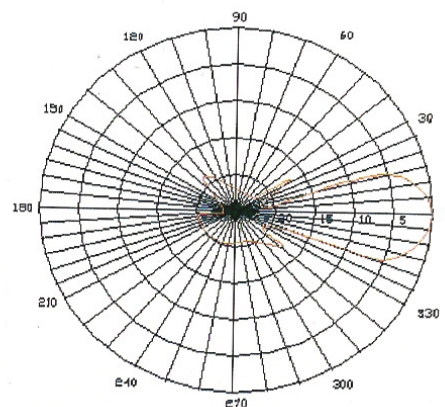

### ANTENA YAGI 450-470MHZ 13dbi

Frequency Range	450-470-MHz
Bandwidth	20-MHz
Gain	13-dBi
Beam width	H:30 E:30
F/B ratio	18db
VSWR	≤1.5
Polarization	Vertical or Horizontal
Max power	100-W
Nominal Impedance	50-Ω
Connector	TNC
Element	8
Rated Wind Velocity	60m/s
Weight	1.5- KG
Dimension	1.2M
Mounting Kits	including