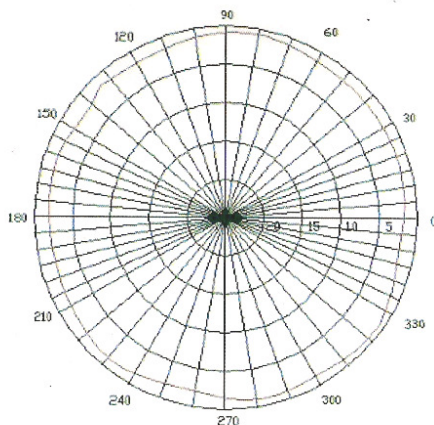

Compañía Internacional de Telecomunicaciones

ANTENA OMNI 806-960MHZ 7dbi

| | |
|---------------------|--------------|
| Frequency Range | 806-960-MHz |
| Bandwidth | 154-MHz |
| Gain | 7-dBi |
| VSWR | ≤ 1.5 |
| Polarization | Vertical |
| Max power | 100-W |
| Nominal Impedance | 50- Ω |
| Connector | N-Type |
| Dimension | 1.2- M |
| Weight | 1.0- KG |
| Rated Wind Velocity | 60m/s |
| Mounting Kits | including |