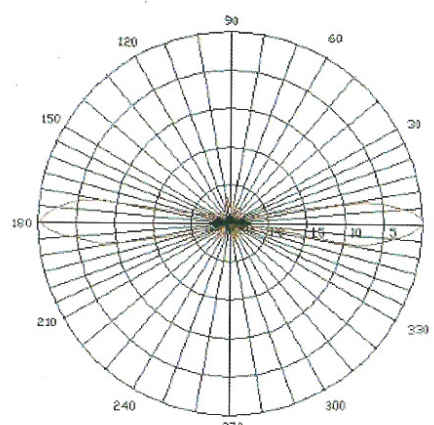

Compañía Internacional de Telecomunicaciones

ANTENA OMNI 806-960MHZ 7dbi

| | |
|---------------------|--------------|
| Frequency Range | 806-960-MHz |
| Bandwidth | 154-MHz |
| Gain | 7-dBi |
| VSWR | ≤ 1.5 |
| Polarization | Vertical |
| Max power | 100-W |
| Nominal Impedance | 50- Ω |
| Connector | N-Type |
| Dimension | 1.2- M |
| Weight | 1.0- KG |
| Rated Wind Velocity | 60m/s |
| Mounting Kits | including |