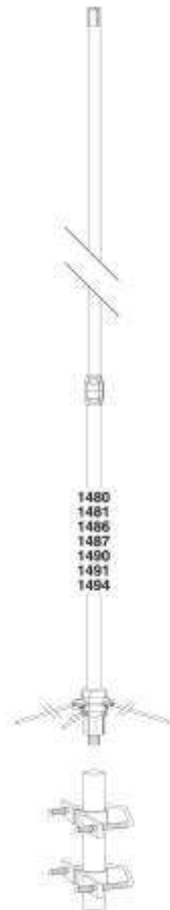

1491

ANTENA BASE VHF 7.8 dB FIBRA VIDRIO.

Manufacturer	Tram
Model #	1491
Product Narrative	VHF (144-174 MHz Tunable) Base/Repeater Antenna. Fiberglass, 3 sections 144 -174 MHz 7.8dB 5/8 wave
Specific Freq. (MHz)	144-174
Gain (dB)	7.8db
Maximum Input Power (Watts)	200 watts
Bandwidth >1.5 VSWR	5 MHz
Direct Termination	SO-239 (UHF Female)
Overall Length	14' 10"
Rated Wind Velocity (MPH)	90 MPH
Mount Hdw. Incl.	Yes
Weight	5 lbs 2 oz